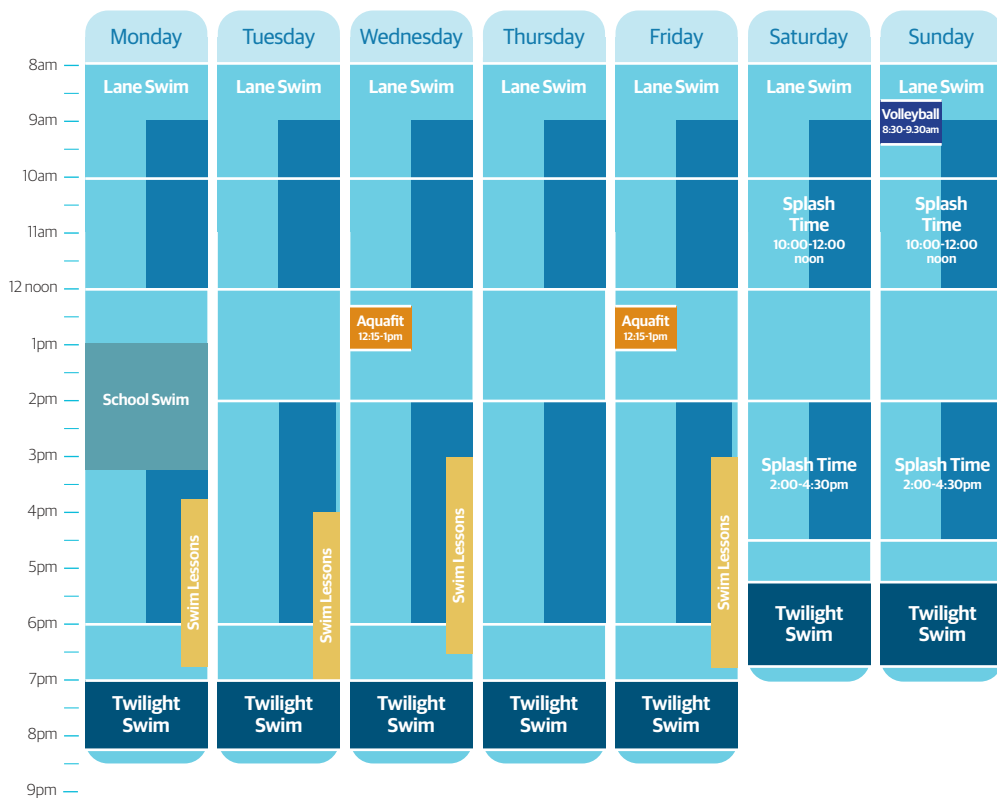

Pool Timetable

Term time 6th November - 22nd December 2023

 Adult Access
 Junior Access

LAST ENTRY TO LEISURE FACILITIES IS 30 MINUTES BEFORE THE SESSION ENDS.

LANE SWIM - General swim with 1 lane for lane swimming.

SWIMMING LESSONS - Group and 1:1 lessons - contact reception for details.

Pool and Spa open during session.

SCHOOL SWIM - Pool, Spa and changing rooms closed during session

TWILIGHT SWIM - Relax and swim as the lights go down, the perfect end to a long day. **Adults only.**

AQUAFIT - Water based exercise class with instructor. **Pool and Spa open during session.**